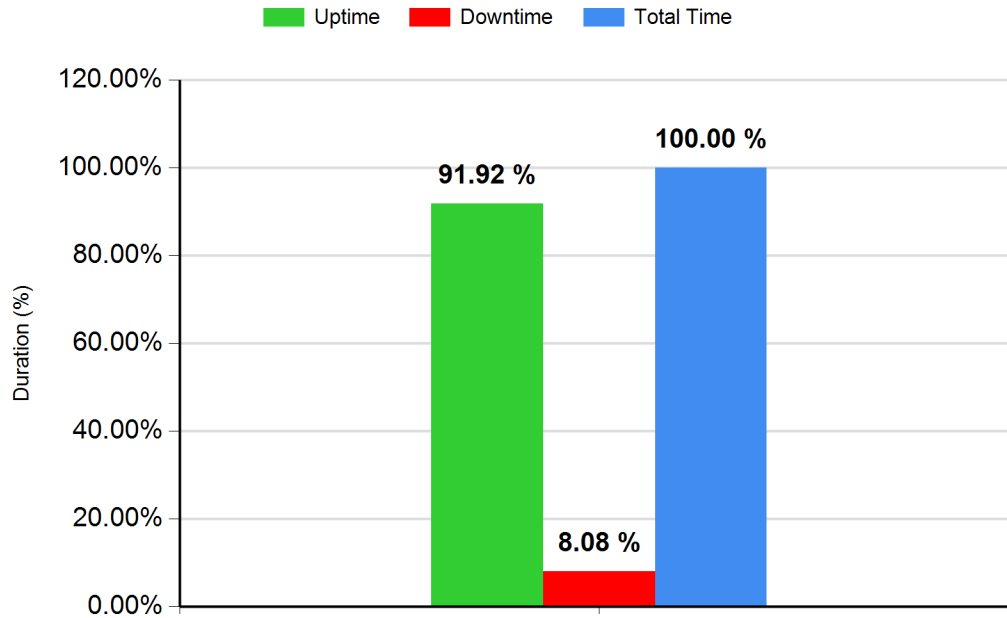

Start: 02/01/2014 12:01:00 AM | End: 02/01/2014 11:59:59 PM

	Seconds	Minutes	Percentage (%)
<b>Uptime</b>	30605	510.08	91.92 %
<b>Downtime</b>	2689	44.82	8.08 %
<b>Total Time</b>	33294	554.9	100.00 %